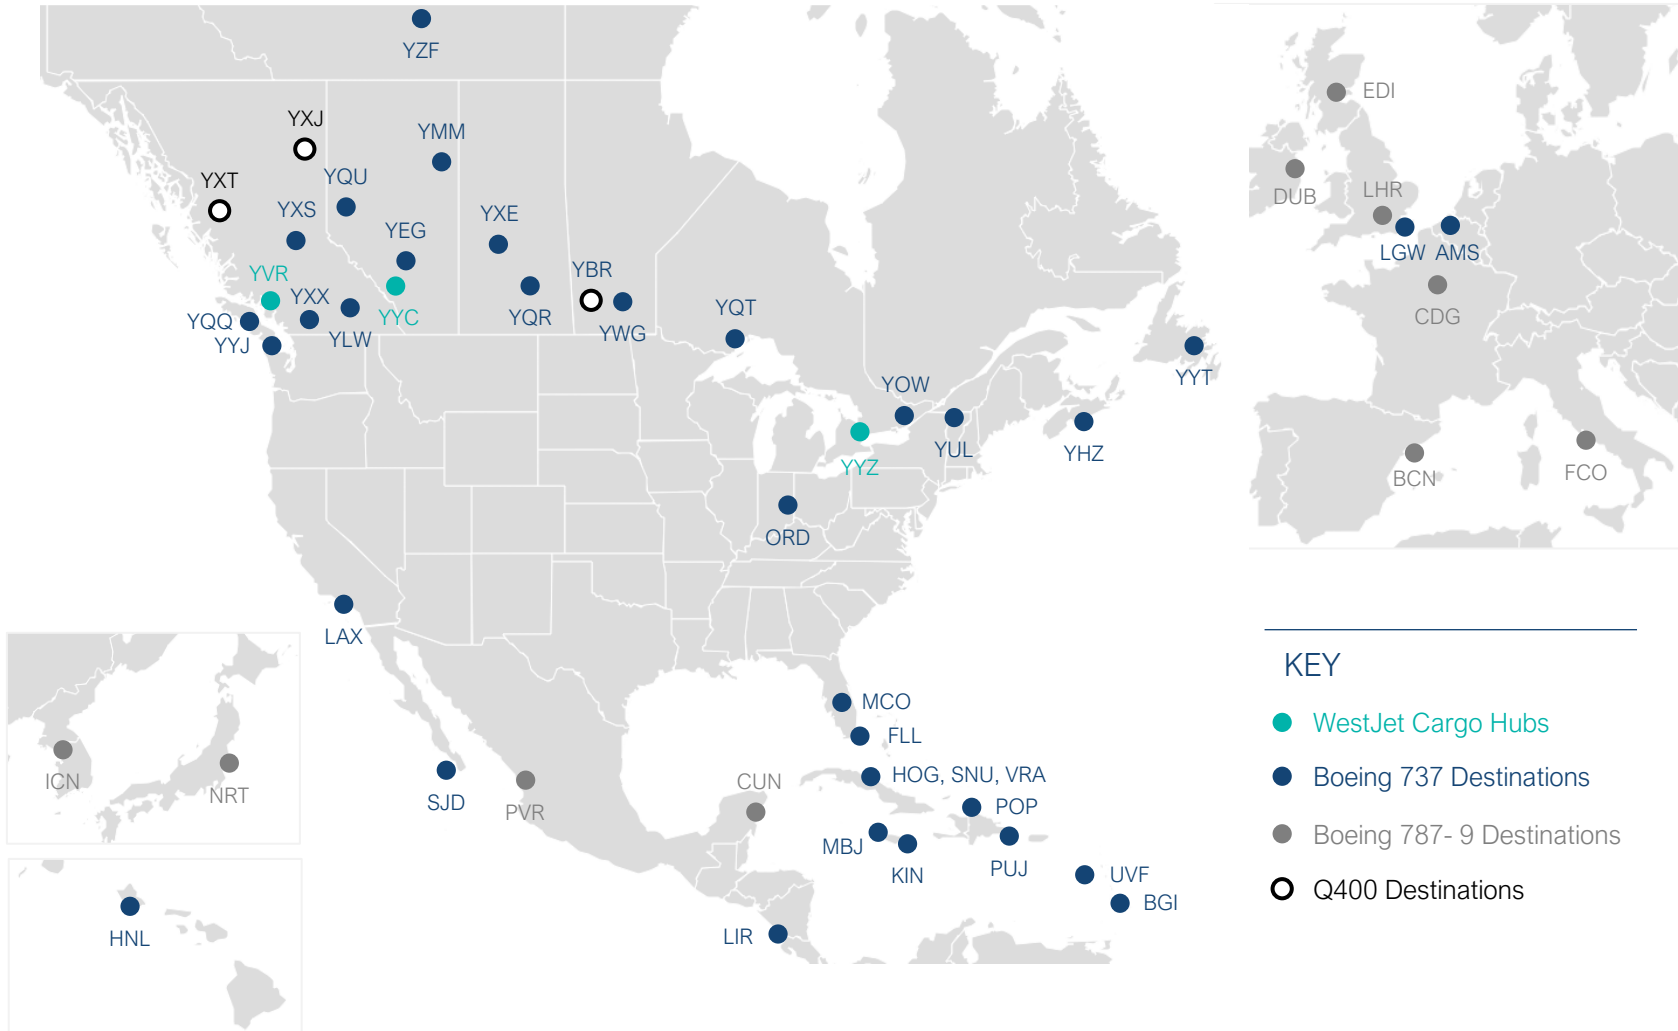

WestJet Cargo Network Map

SUMMER 2025 | MARCH 30TH, 2025 – OCTOBER 28TH, 2025

WestJet Cargo is pleased to offer service to over 40 destinations across North America, the Caribbean, Europe, and Asia. Additionally, we extend our reach to many other destinations through an extensive road feeder network (RFS) and interline agreements with a diverse range of airline partners.

CARIBBEAN & CENTRAL AMERICA
 Bridgetown, Barbados
 Liberia, Costa Rica
 Holguín, Cuba
 Matanzas, Cuba
 Santa Clara, Cuba
 Puerto Plata, Dominican Rep.
 Punta Cana, Dominican Rep.
 Kingston, Jamaica
 Montego Bay, Jamaica
 Vieux Fort, St Lucia

EUROPE
 Amsterdam, Neatherlands
 Paris, France
 London Heathrow, UK
 London Gatwick, UK
 Rome, Italy
 Edinburgh, Scotland
 Dublin, Ireland
 Barcelona, Spain

MEXICO
 Cancun
 Puerto Vallarta
 San Jose Del Cabo

USA
 Chicago
 Fort Lauderdale
 Honolulu
 Los Angeles
 Orlando