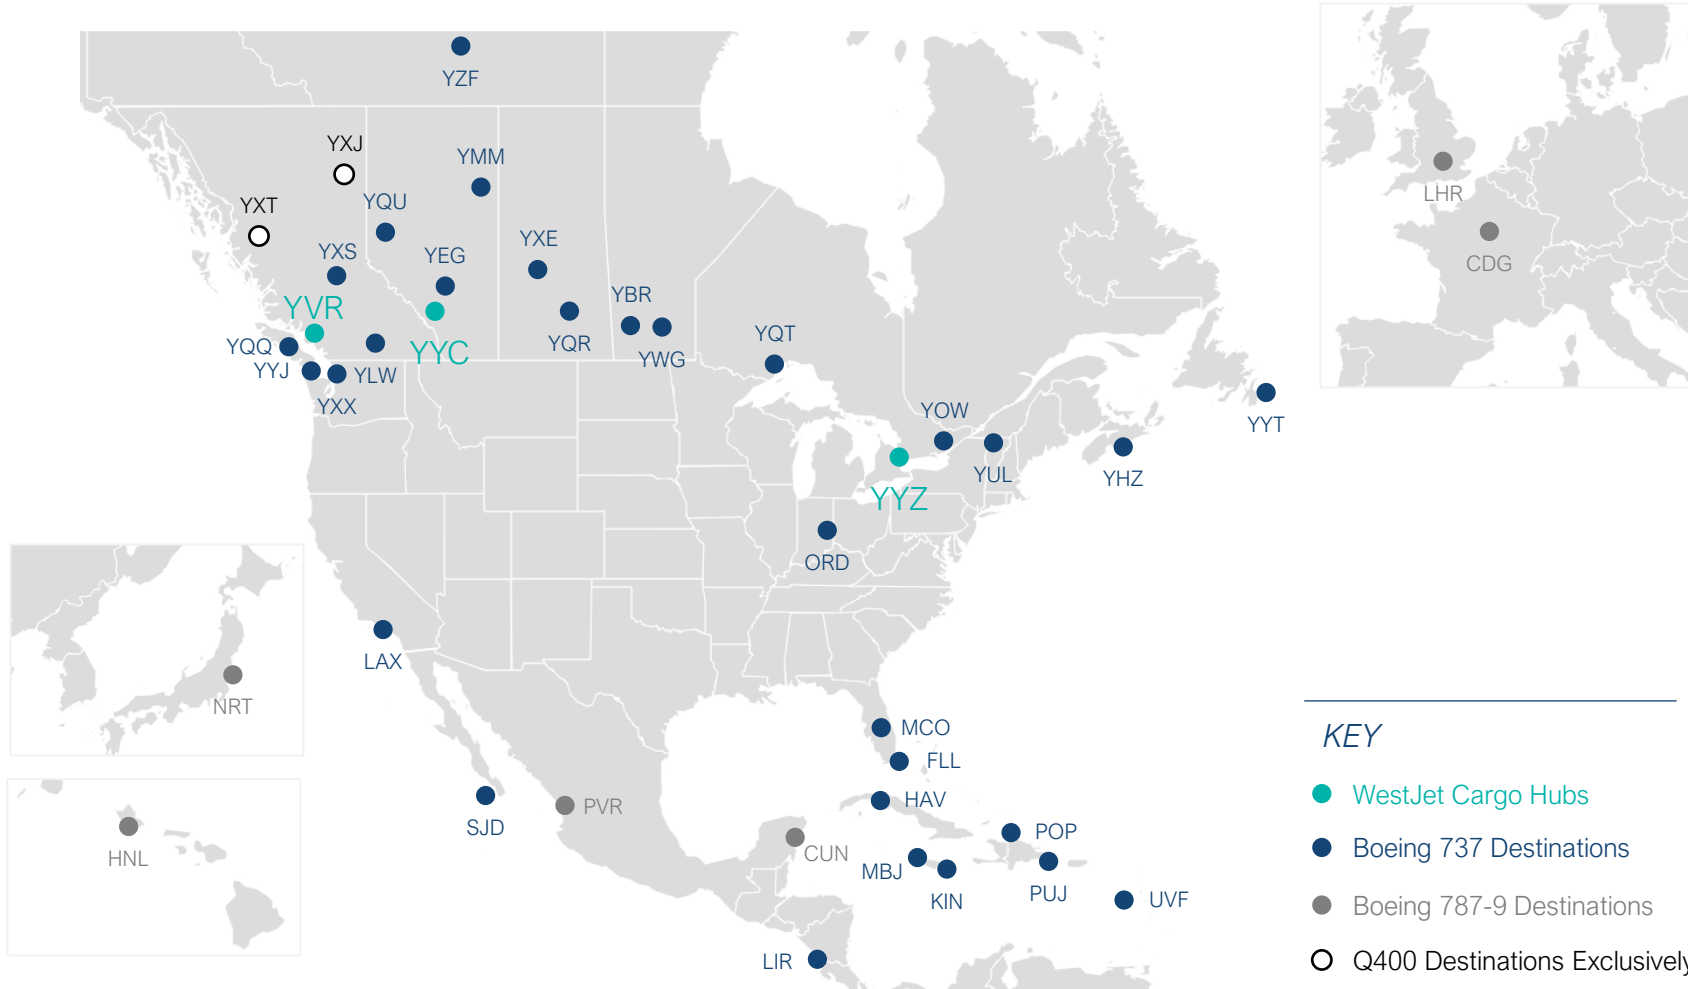

# WESTJET CARGO NETWORK

WINTER 2024/2025 | NOVEMBER 1<sup>st</sup>, 2024 – MARCH 31<sup>ST</sup>, 2025

WestJet Cargo is pleased to offer service to over 40 destinations across North America, the Caribbean, Europe, and Asia. Additionally, we extend our reach to many other destinations through an extensive road feeder network (RFS) and interline agreements with a diverse range of airline partners.

- KEY**
- WestJet Cargo Hubs
  - Boeing 737 Destinations
  - Boeing 787-9 Destinations
  - Q400 Destinations Exclusively

## CANADA

**ALBERTA**  
 Calgary | YYC  
 Edmonton | YEG  
 Fort McMurray | YMM  
 Grand Prairie | YQU

## ONTARIO

Ottawa | YOW  
 Thunder Bay | YQT  
 Toronto | YYZ

Los Angeles | LAX  
 Orlando | MCO